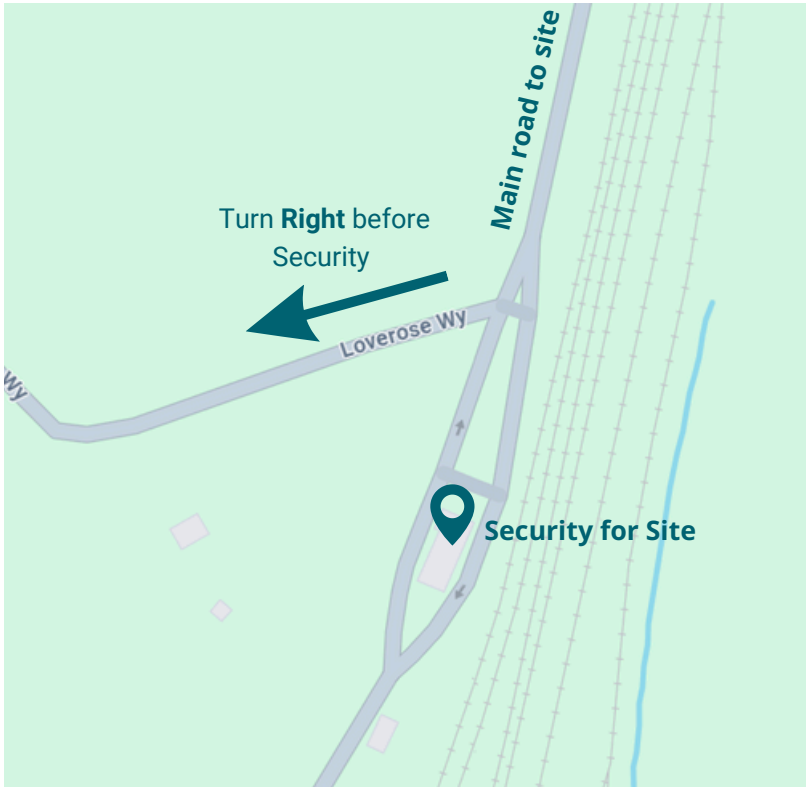

# How to find us

ACE Building, Aberthaw Power Station, CF62 4ZW

You will come into site via the Main Road. You will see the main security building in front of you. You do not need to go to security. **Please turn right before Security.** Follow the road and the signs to the ACE Building.

Please **reverse park** upon your arrival at the Ace Building Car Park. Should you encounter any difficulties, kindly reach out to the **CCR Energy** team member you are scheduled to meet.

We are here at the **ACE Building.**

# Signing in

- To gain access to the Ace building please go through the main glass door. If your host is not there to welcome you please ring the doorbell mounted on the wall on the left-hand side of the door.
- There is a book on the table for visitors to sign in and out, please sign in before your meeting. Please ensure you sign out after your meeting.
- Should the fire alarm sound please follow your host to the fire assembly point in the car park, it is clearly sign posted.